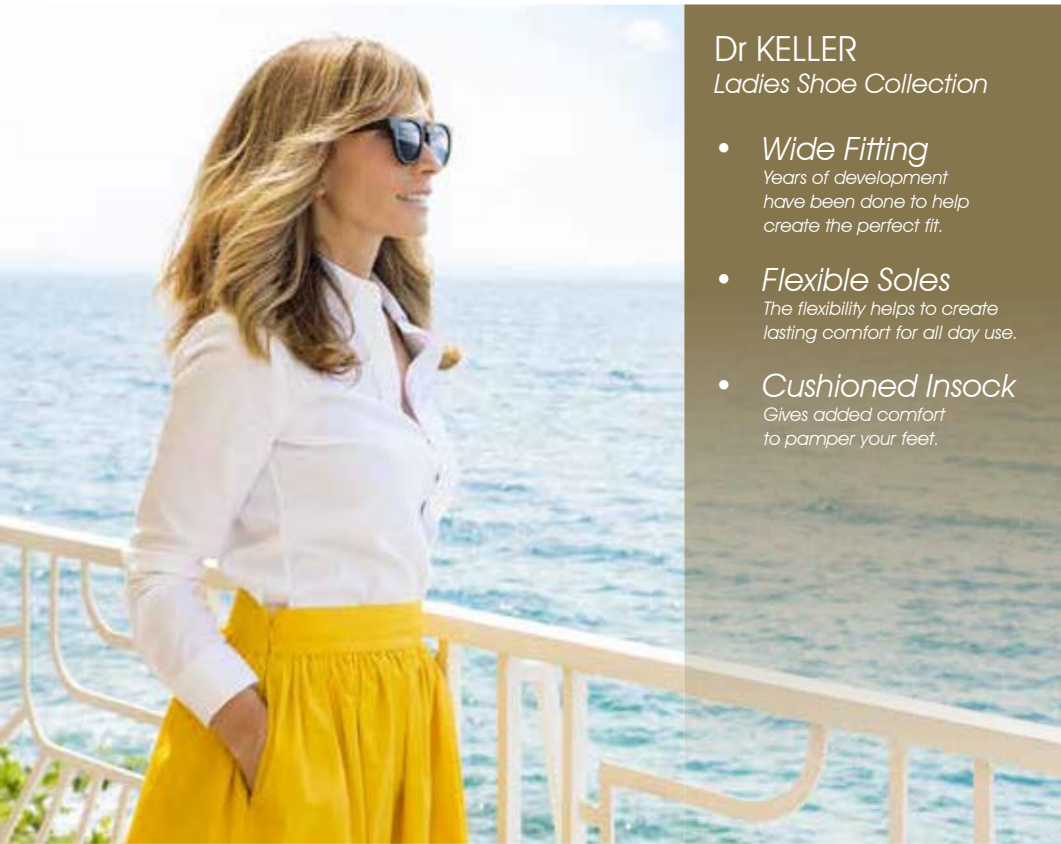

Dr KELLER
Ladies Shoe Collection

- **Wide Fitting**
  Years of development have been done to help create the perfect fit.
- **Flexible Soles**
  The flexibility helps to create lasting comfort for all day use.
- **Cushioned Insock**
  Gives added comfort to pamper your feet.