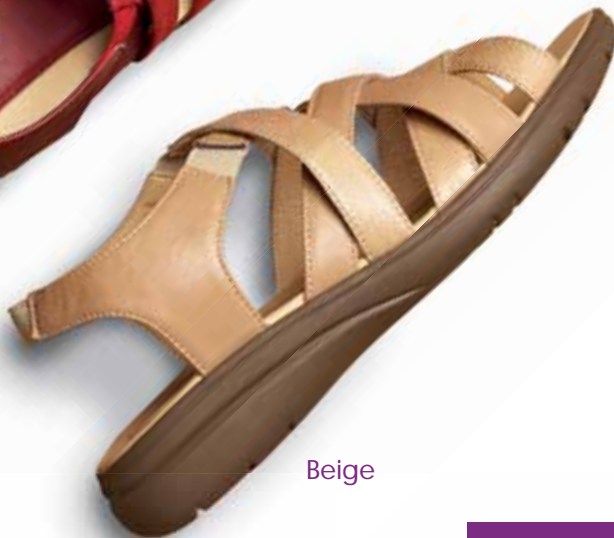

Beige

3 4 5 6 7 8
A 1 2 3 3 2 1 =12