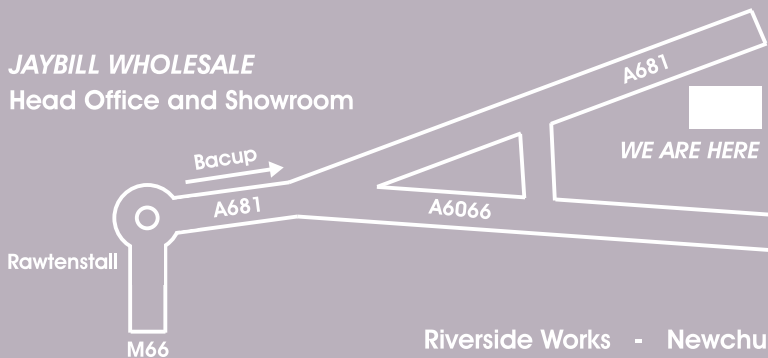

TRADING AND CARRIAGE TERMS

Prices quoted are for first deliveries only.

England, Scotland and Wales

There is a small order surcharge of £10.00 for orders of less than six cartons.

Northern Ireland and Eire

There is a small order surcharge of £15.00 for orders of less than six cartons plus an additional £0.20p per pair for additional carriage costs.

Offshore and Channel Islands

There is a small order surcharge of £50.00 for orders of less than six cartons plus an additional £0.20p per pair for additional carriage costs.

The following credit cards are accepted.

please note that visa and mastercard incur a 1.35% charge

YOUR AREA REPRESENTATIVES

Showroom and Collections.

Christine Fitton 01706 873355

Sales and Customer Service.

Louise Whitworth 01706 873355

Yorkshire, Scotland and North East.

Mark Miller 07775 444559

The South West, South Wales
and The Midlands.

David Hemming 07967 585313

London.

Philip Amato 07711 567931

East Anglia.

Peter Walton 07769 692962

The North West, North Wales, N. Ireland
and Eire.

Ady Holt 07971 480256

Accounts Queries

Michelle Holmes 01706 873355

JAYBILL WHOLESALE

Head Office and Showroom

Riverside Works - Newchurch Road - Bacup - Lancashire - OL13 0DT

† 01706 873355 - f 01706 874047 - e sales@j-b-i.co.uk - w www.jaybillwholesalefootwear.co.uk

*Whilst every effort has been made to ensure the information within this catalogue is correct, Jaybill wholesale cannot be held responsible for any unforeseen errors and omissions, please be aware slight variations in the colours shown in this catalogue may occur due to the complexities of the print process. If you require any further information our standard terms and conditions are available on request.