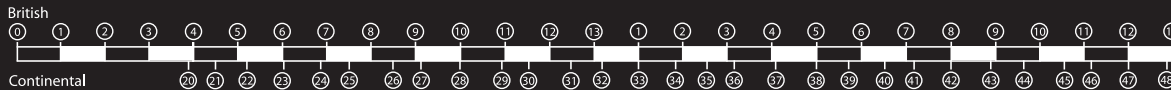

TRADING AND CARRIAGE TERMS

Prices quoted are for first deliveries only. There is a small order surcharge of £10.00 for orders of less than six cartons and a £20.00 surcharge for refused deliveries. NB. Northern Ireland and Eire will encompass an additional £0.20p per pair for additional carriage costs.

The following credit cards are now accepted.

please note that visa and mastercard incur a 1.35% charge

YOUR AREA REPRESENTATIVES

Cash and Carry.	Christine Fitton	01706 873355
Sales and Customer Service.	Louise Whitworth	01706 873355
Yorkshire, Scotland and North East.	Mark Miller	07775 444559
The South West, South Wales and The Midlands.	David Hemming	07967 585313
London.	Philip Amato	07711 567931
East Anglia.	Peter Walton	07769 692962
Lancashire, Manchester, Merseyside, North Wales, Cheshire, N. Ireland and Eire.	Ady Holt	07971 480256

UPCOMING EXHIBITIONS

We will be exhibiting at the following venues over the coming months please contact our head office on 01706 873355 for more details.
Enfield - Blackpool - Birmingham - Belfast - Bacup - Dublin - Exeter

SIZE CONVERSION TABLE