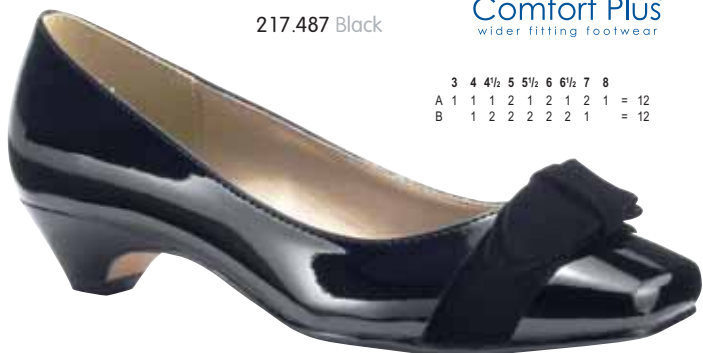

158. Mia - £7.40

217.487 Black

Comfort Plus®
wider fitting footwear

3	4	4½	5	5½	6	6½	7	8		
A	1	1	1	2	1	2	1	2	1	= 12
B	1	2	2	2	2	2	1			= 12