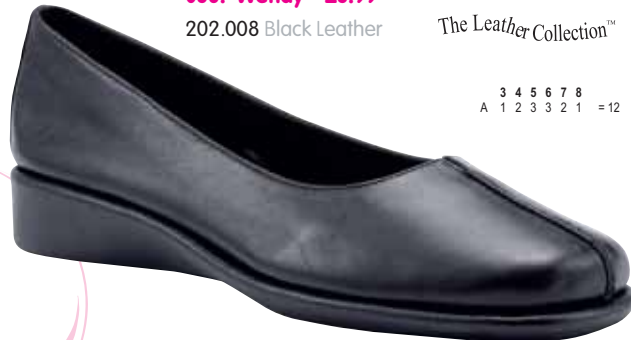

053. Wendy - £5.99
202.008 Black Leather

3 4 5 6 7 8
A 1 2 3 3 2 1 =12

The Leather Collection™