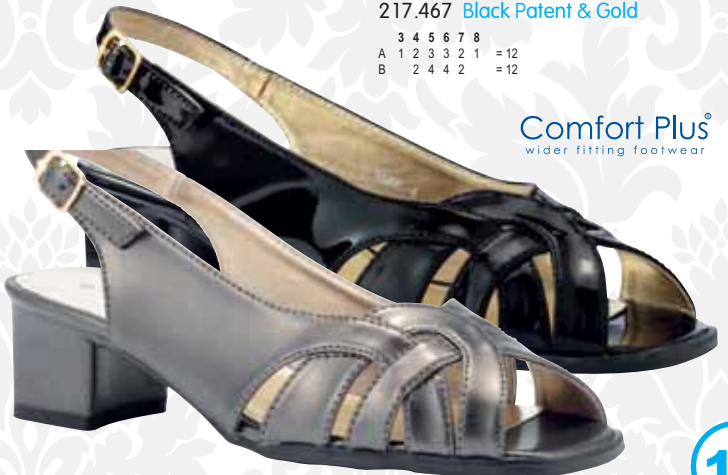

Comfort Plus[®]
wider fitting footwear

098. Esther - £7.49

217.467 Black Patent & Gold

	3	4	5	6	7	8	
A	1	2	3	3	2	1	=12
B	2	4	4	2			=12

Comfort Plus[®]
wider fitting footwear

097. Evanna - £7.49

217.512 Silver